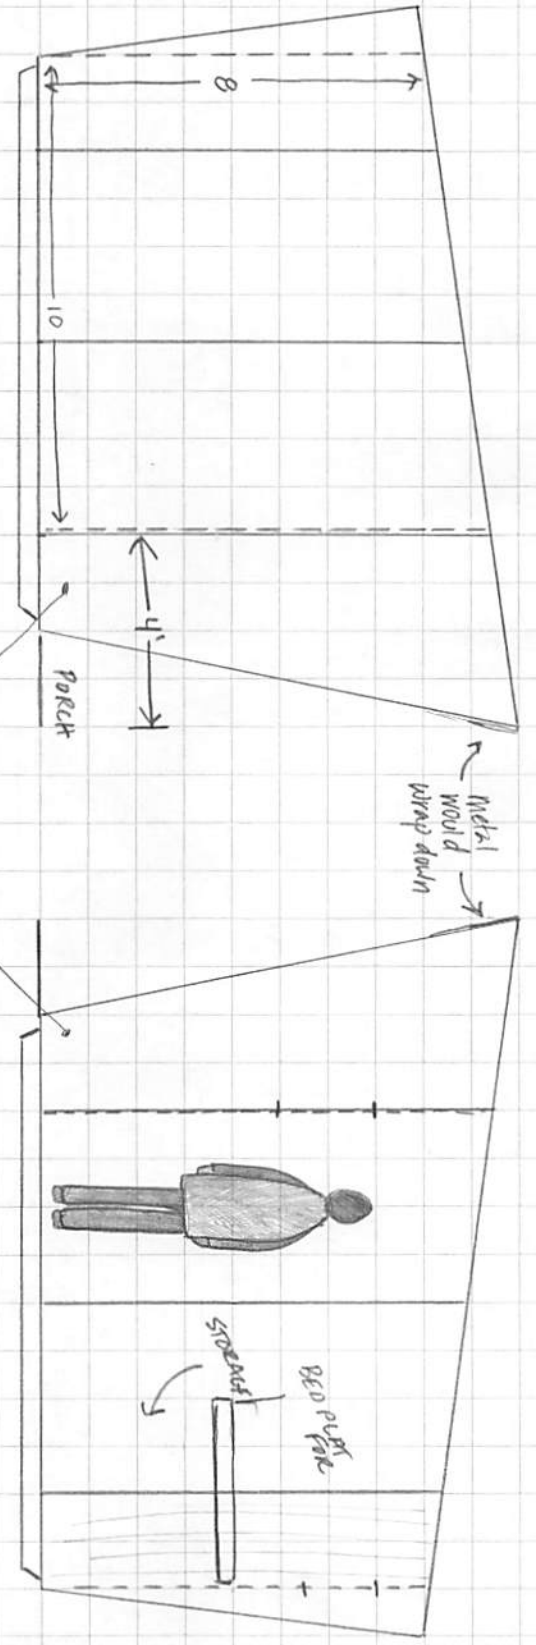

- ONE PLAN
- ONE SIZE
- SIMPLE
- MANY COLORS
- DURABLE

RIGHT

RIGHT

LEFT

Corrugated
Barn metal
Red, Blue, yellow,
orange, ...
OR Painted by
local artists

2x4
R3-R15
Walls, ceiling,
floor.

pallet
wood
OR
chickling

Door
Painted
same color
as house

The Bunkie 2.0

DESIGNED BY:
DEAN WILLIAMS
SHELTERWISE

4/3/16